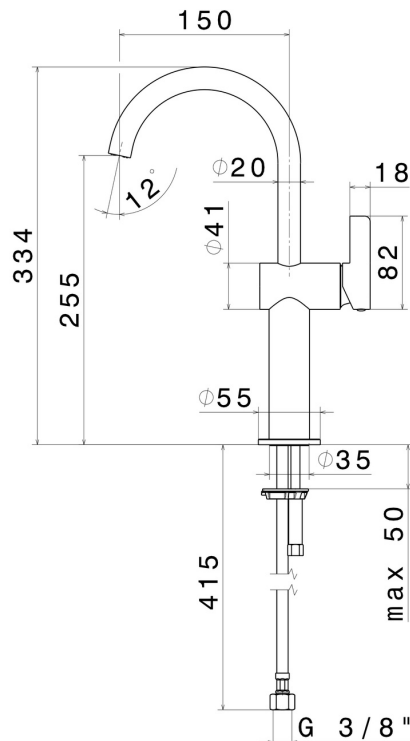

TECHNICAL DRAWING

AR Preview
try it in your home

More Details
on our [website](#)