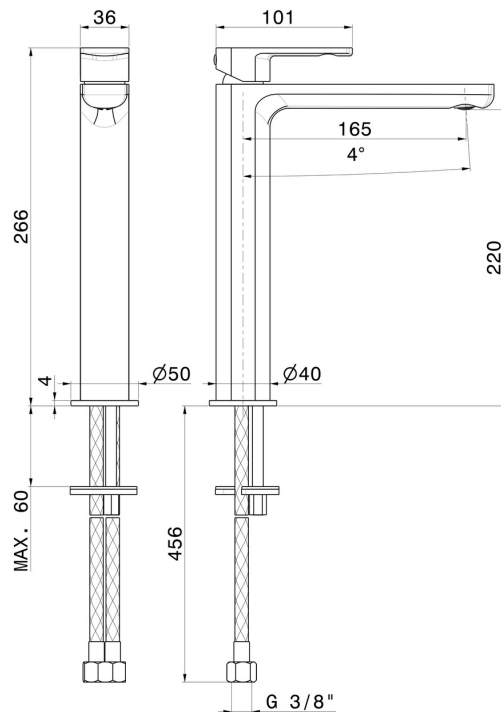

HAKA

72015.01.014

Single lever basin mixer, high version, for above counter basin
- finish Matt White

Without pop-up waste set

SAVE
WATER

Matt White

FEATURES

Material	Brass
Technology	Save Water
Installation	Freestanding
Version	High version
Hole type	Single hole
Control type	Single lever
Waste / Drain set	Without waste set
Water mixing	Mechanical

TECHNICAL DRAWING

AR Preview
try it in your home

More Details
on our [website](#)

HAKA

72015.01.014

Single lever basin mixer, high version, for above counter basin - finish Matt White

AVAILABLE FINISHES

01.014