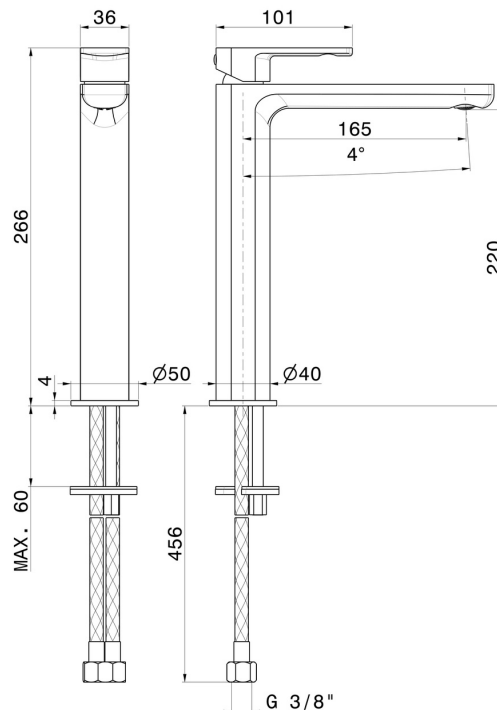

HAKA

72015.01.093

Single lever basin mixer, high version, for above counter basin
- finish Matt Black

Without pop-up waste set

FEATURES

Material	Brass
Technology	Save Water
Installation	Freestanding
Version	High version
Hole type	Single hole
Control type	Single lever
Waste / Drain set	Without waste set
Water mixing	Mechanical

TECHNICAL DRAWING

 **AR Preview**
try it in your home

More Details
on our [website](#)

HAKA

72015.01.093

Single lever basin mixer, high version, for above counter basin - finish Matt Black

AVAILABLE FINISHES