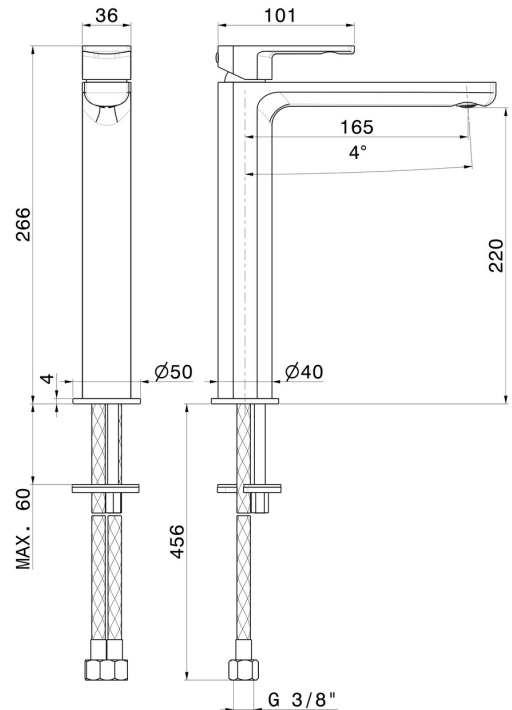

HAKA

72015.21.018

Single lever basin mixer, high version, for above counter basin
- finish Chrome

Without pop-up waste set

FEATURES

Material	Brass
Technology	Save Water
Installation	Freestanding
Version	High version
Hole type	Single hole
Control type	Single lever
Waste / Drain set	Without waste set
Water mixing	Mechanical

TECHNICAL DRAWING

HAKA

72015.21.018

Single lever basin mixer, high version, for above counter basin - finish Chrome

AVAILABLE FINISHES

21.018

Chrome

01.014