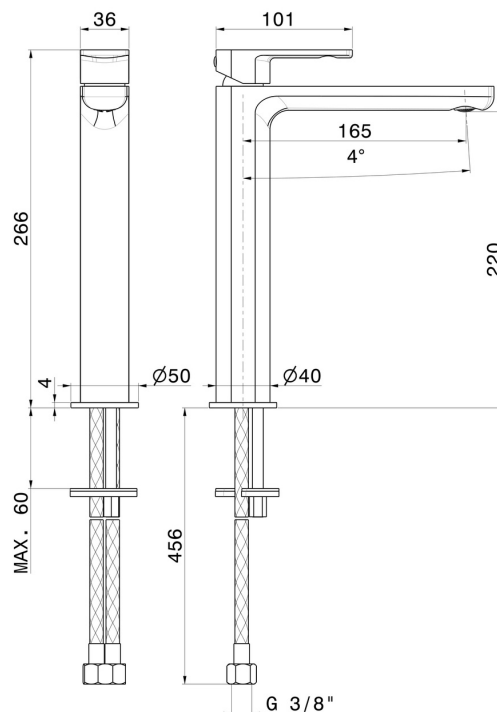

HAKA

72015.59.064

Single lever basin mixer, high version, for above counter basin
- finish PVD Brushed Gun Metal

Without pop-up waste set

SAVE
WATER

PVD Brushed Gun Metal

FEATURES

Material	Brass
Technology	Save Water
Installation	Freestanding
Version	High version
Hole type	Single hole
Control type	Single lever
Waste / Drain set	Without waste set
Water mixing	Mechanical

TECHNICAL DRAWING

AR Preview
try it in your home

More Details
on our [website](#)

HAKA

72015.59.064

Single lever basin mixer, high version, for above counter basin - finish PVD Brushed Gun Metal

AVAILABLE FINISHES