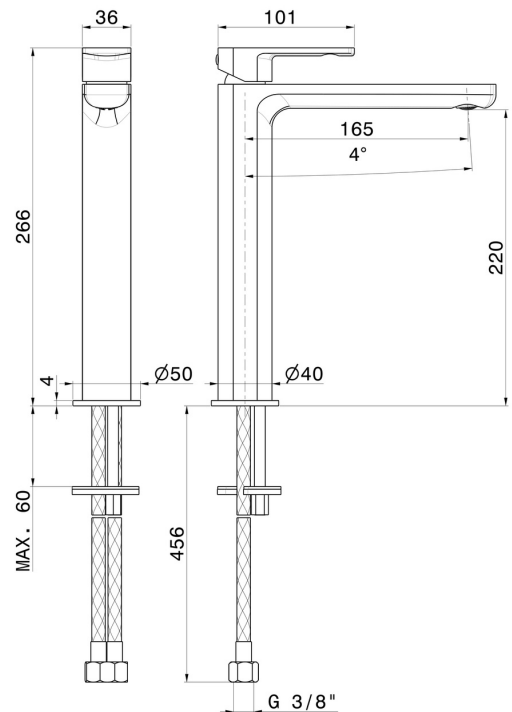

# HAKA

**72015.59.066**

Single lever basin mixer, high version, for above counter basin  
- finish PVD Brushed steel

Without pop-up waste set

PVD Brushed steel

## FEATURES

Material	<b>Brass</b>
Technology	<b>Save Water</b>
Installation	<b>Freestanding</b>
Version	<b>High version</b>
Hole type	<b>Single hole</b>
Control type	<b>Single lever</b>
Waste / Drain set	<b>Without waste set</b>
Water mixing	<b>Mechanical</b>

## TECHNICAL DRAWING

**AR Preview**  
try it in your home

**More Details**  
on our [website](#)

**HAKA**

**72015.59.066**

Single lever basin mixer, high version, for above counter basin - finish PVD Brushed steel