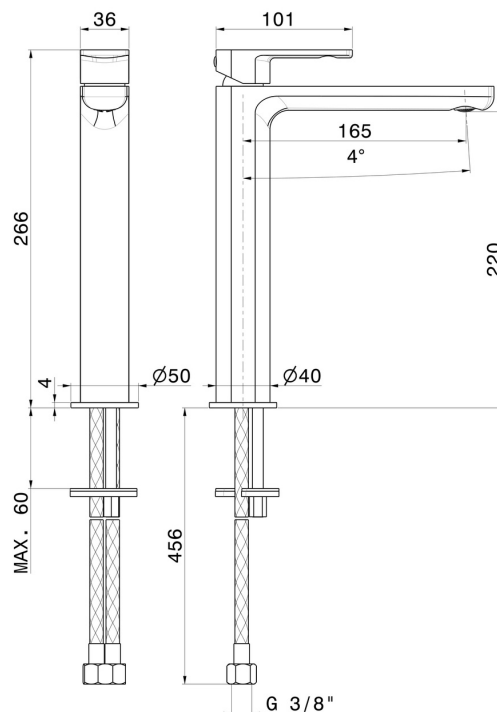

HAKA

72015.59.067

Single lever basin mixer, high version, for above counter basin
- finish PVD Brushed Copper Bronze

Without pop-up waste set

PVD Brushed Copper Bronze

FEATURES

Material	Brass
Technology	Save Water
Installation	Freestanding
Version	High version
Hole type	Single hole
Control type	Single lever
Waste / Drain set	Without waste set
Water mixing	Mechanical

TECHNICAL DRAWING

AR Preview
try it in your home

More Details
on our [website](#)

HAKA

72015.59.067

Single lever basin mixer, high version, for above counter basin - finish PVD Brushed Copper Bronze

AVAILABLE FINISHES