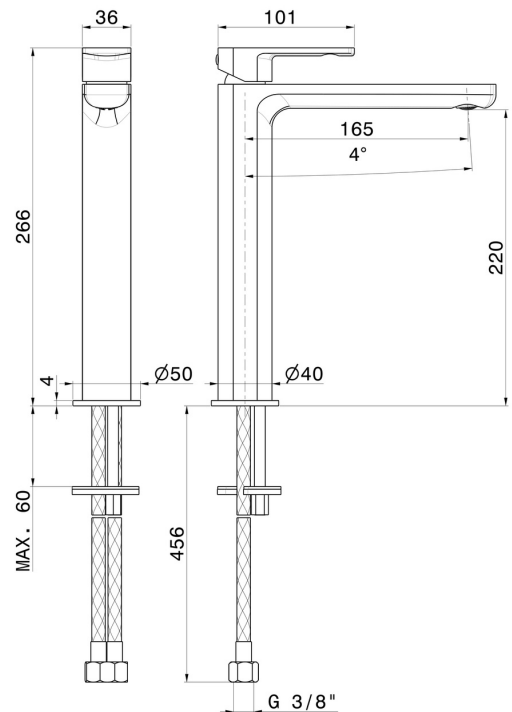

HAKA

72015.59.097

Single lever basin mixer, high version, for above counter basin
- finish PVD Brushed Gold

Without pop-up waste set

PVD Brushed Gold

FEATURES

Material	Brass
Technology	Save Water
Installation	Freestanding
Version	High version
Hole type	Single hole
Control type	Single lever
Waste / Drain set	Without waste set
Water mixing	Mechanical

TECHNICAL DRAWING

AR Preview
try it in your home

More Details
on our [website](#)

HAKA

72015.59.097

Single lever basin mixer, high version, for above counter basin - finish PVD Brushed Gold

AVAILABLE FINISHES