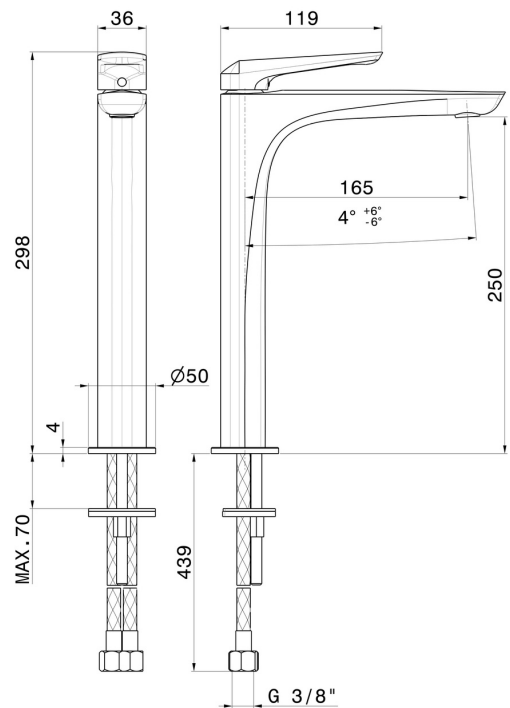

# DELTA ZERO

**72215.01.014**

Single lever basin mixer, high version, for above counter basin  
- finish Matt White

Without pop-up waste set

## FEATURES

Material	<b>Brass</b>
Technology	<b>Save Water</b>
Installation	<b>Freestanding</b>
Version	<b>High version</b>
Hole type	<b>Single hole</b>
Control type	<b>Single lever</b>
Waste / Drain set	<b>Without waste set</b>
Water mixing	<b>Mechanical</b>

## TECHNICAL DRAWING

**DELTA ZERO**

**72215.01.014**

Single lever basin mixer, high version, for above counter basin - finish Matt White

**AVAILABLE FINISHES**

---

**01.014**

Matt White