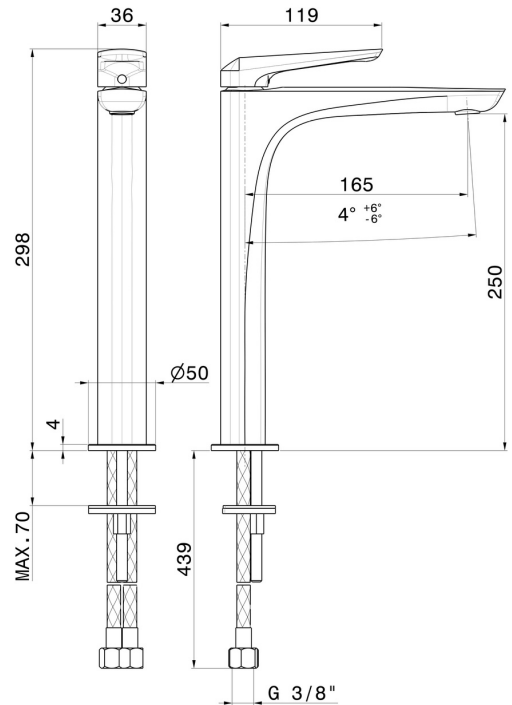

DELTA ZERO

72215.01.093

Single lever basin mixer, high version, for above counter basin
- finish Matt Black

Without pop-up waste set

Matt Black

FEATURES

Material	Brass
Technology	Save Water
Installation	Freestanding
Version	High version
Hole type	Single hole
Control type	Single lever
Waste / Drain set	Without waste set
Water mixing	Mechanical

TECHNICAL DRAWING

DELTA ZERO

72215.01.093

Single lever basin mixer, high version, for above counter basin - finish Matt Black

AVAILABLE FINISHES

01.093

Matt Black

01.014