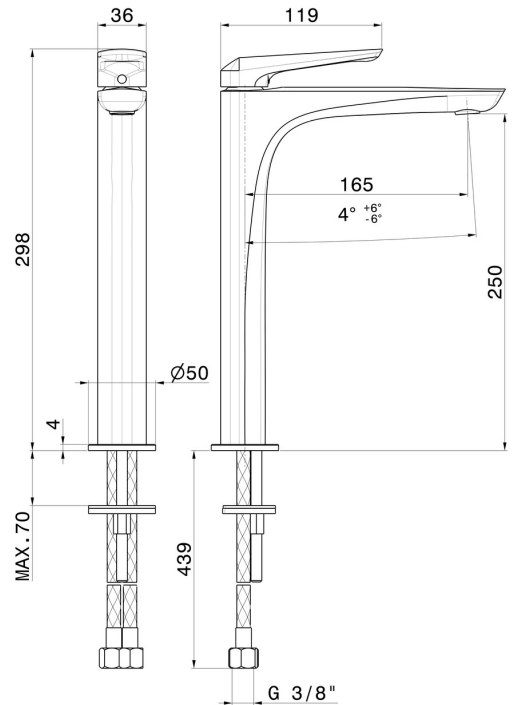

# DELTA ZERO

**72215.21.018**

Single lever basin mixer, high version, for above counter basin  
- finish Chrome

Without pop-up waste set

## FEATURES

Material	<b>Brass</b>
Technology	<b>Save Water</b>
Installation	<b>Freestanding</b>
Version	<b>High version</b>
Hole type	<b>Single hole</b>
Control type	<b>Single lever</b>
Waste / Drain set	<b>Without waste set</b>
Water mixing	<b>Mechanical</b>

## TECHNICAL DRAWING

**DELTA ZERO**

**72215.21.018**

Single lever basin mixer, high version, for above counter basin - finish Chrome

**AVAILABLE FINISHES**

---

**21.018**

Chrome