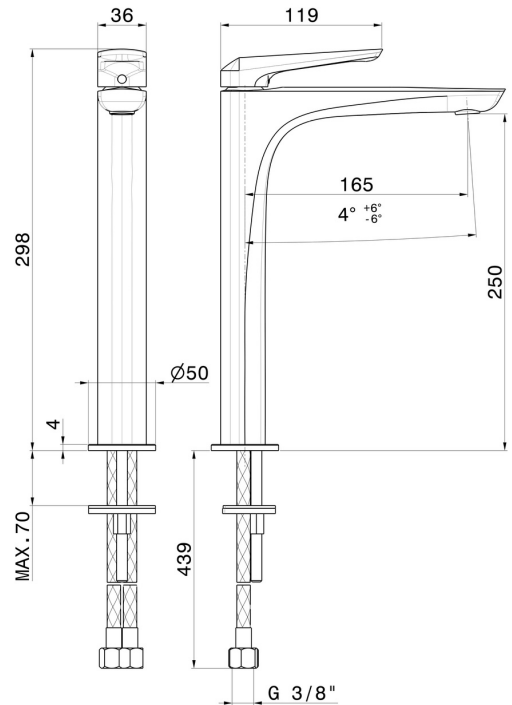

DELTA ZERO

72215.58.061

Single lever basin mixer, high version, for above counter basin
- finish PVD Copper Bronze

Without pop-up waste set

PVD Copper Bronze

FEATURES

Material	Brass
Technology	Save Water
Installation	Freestanding
Version	High version
Hole type	Single hole
Control type	Single lever
Waste / Drain set	Without waste set
Water mixing	Mechanical

TECHNICAL DRAWING

DELTA ZERO

72215.58.061

Single lever basin mixer, high version, for above counter basin - finish PVD Copper Bronze

AVAILABLE FINISHES

58.061

PVD Copper Bronze

01.014