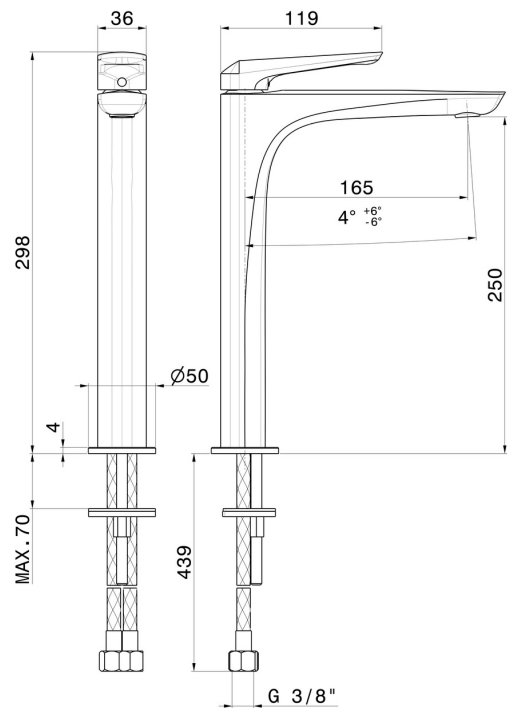

DELTA ZERO

72215.58.063

Single lever basin mixer, high version, for above counter basin
- finish PVD Gun Metal

Without pop-up waste set

SAVE
WATER

PVD Gun Metal

FEATURES

Material	Brass
Technology	Save Water
Installation	Freestanding
Version	High version
Hole type	Single hole
Control type	Single lever
Waste / Drain set	Without waste set
Water mixing	Mechanical

TECHNICAL DRAWING

DELTA ZERO

72215.58.063

Single lever basin mixer, high version, for above counter basin - finish PVD Gun Metal

AVAILABLE FINISHES

58.063

PVD Gun Metal

01.014