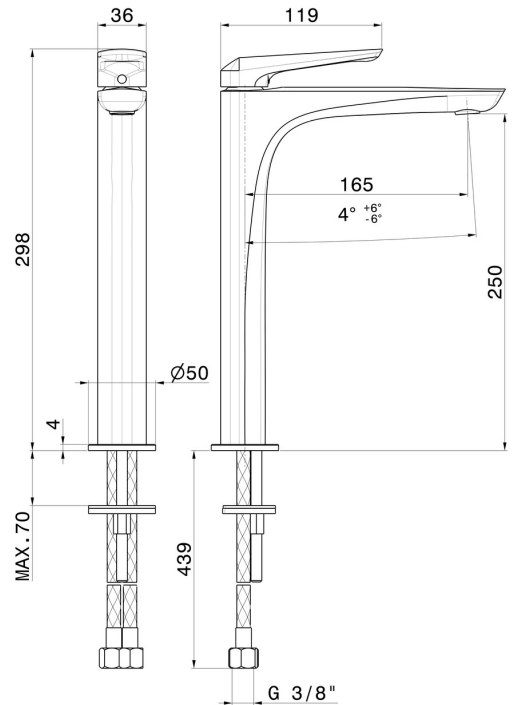

DELTA ZERO

72215.59.064

Single lever basin mixer, high version, for above counter basin
- finish PVD Brushed Gun Metal

Without pop-up waste set

FEATURES

Material	Brass
Technology	Save Water
Installation	Freestanding
Version	High version
Hole type	Single hole
Control type	Single lever
Waste / Drain set	Without waste set
Water mixing	Mechanical

TECHNICAL DRAWING

DELTA ZERO

72215.59.064

Single lever basin mixer, high version, for above counter basin - finish PVD Brushed Gun Metal

AVAILABLE FINISHES

59.064

PVD Brushed Gun Metal

01.014