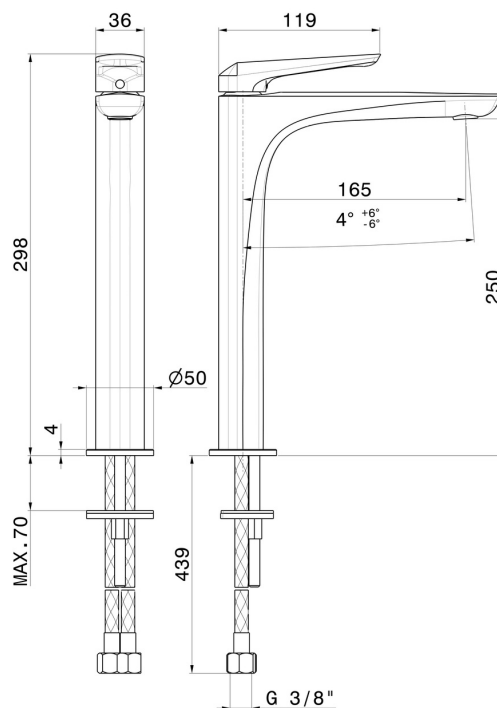

DELTA ZERO

72215.59.067

Single lever basin mixer, high version, for above counter basin
- finish PVD Brushed Copper Bronze

Without pop-up waste set

PVD Brushed Copper Bronze

FEATURES

Material	Brass
Technology	Save Water
Installation	Freestanding
Version	High version
Hole type	Single hole
Control type	Single lever
Waste / Drain set	Without waste set
Water mixing	Mechanical

TECHNICAL DRAWING

DELTA ZERO

72215.59.067

Single lever basin mixer, high version, for above counter basin - finish PVD Brushed Copper Bronze

AVAILABLE FINISHES

59.067

PVD Brushed Copper Bronze

01.014