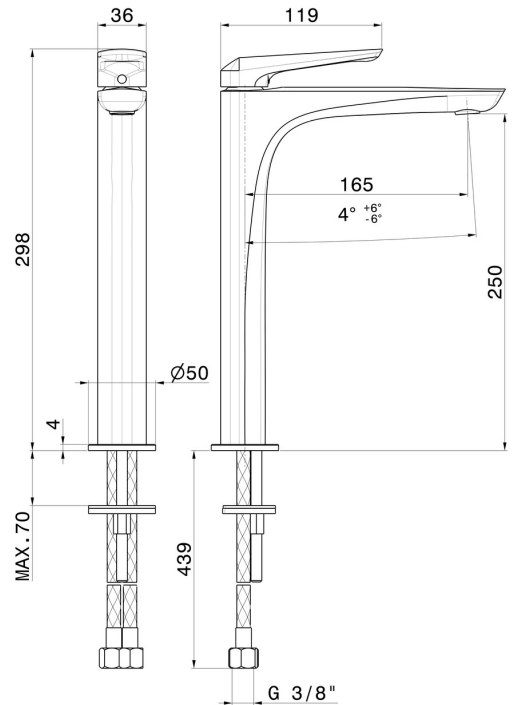

DELTA ZERO

72215.59.097

Single lever basin mixer, high version, for above counter basin
- finish PVD Brushed Gold

Without pop-up waste set

FEATURES

Material	Brass
Technology	Save Water
Installation	Freestanding
Version	High version
Hole type	Single hole
Control type	Single lever
Waste / Drain set	Without waste set
Water mixing	Mechanical

TECHNICAL DRAWING

DELTA ZERO

72215.59.097

Single lever basin mixer, high version, for above counter basin - finish PVD Brushed Gold

AVAILABLE FINISHES

59.097

PVD Brushed Gold

01.014