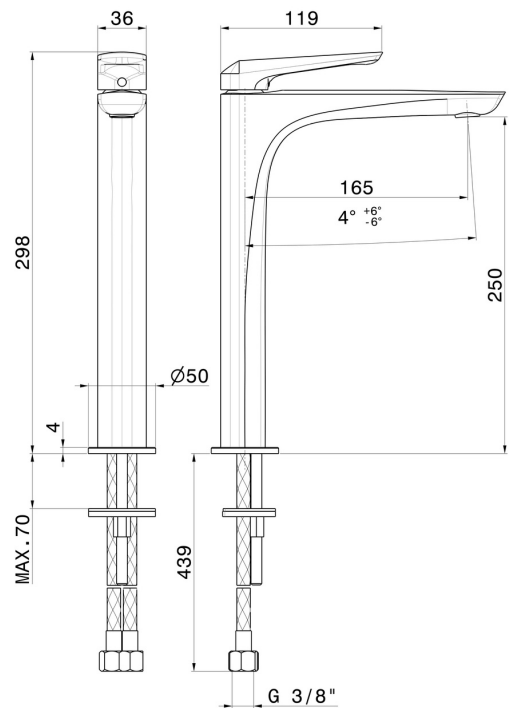

# DELTA ZERO

**72215.61.020**

Single lever basin mixer, high version, for above counter basin  
- finish PVD Glossy Gold

Without pop-up waste set

## FEATURES

Material	<b>Brass</b>
Technology	<b>Save Water</b>
Installation	<b>Freestanding</b>
Version	<b>High version</b>
Hole type	<b>Single hole</b>
Control type	<b>Single lever</b>
Waste / Drain set	<b>Without waste set</b>
Water mixing	<b>Mechanical</b>

## TECHNICAL DRAWING

**DELTA ZERO**

**72215.61.020**

Single lever basin mixer, high version, for above counter basin - finish PVD Glossy Gold

**AVAILABLE FINISHES**

---

**61.020**

PVD Glossy Gold