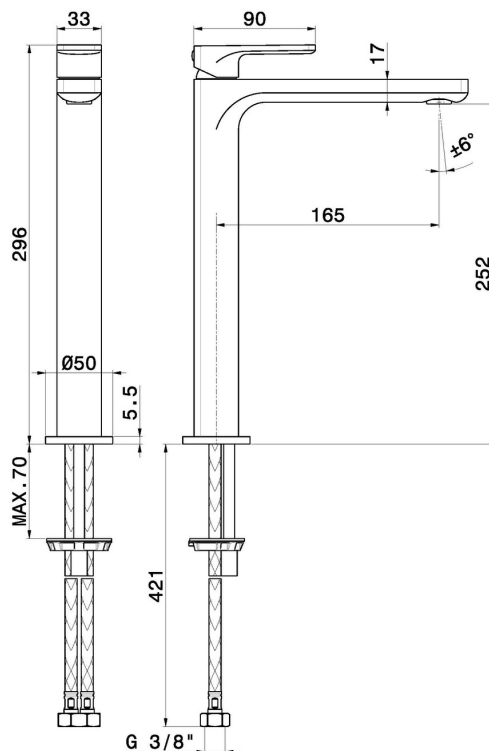

TECHNICAL DRAWING

AR Preview
try it in your home

More Details
on our [website](#)