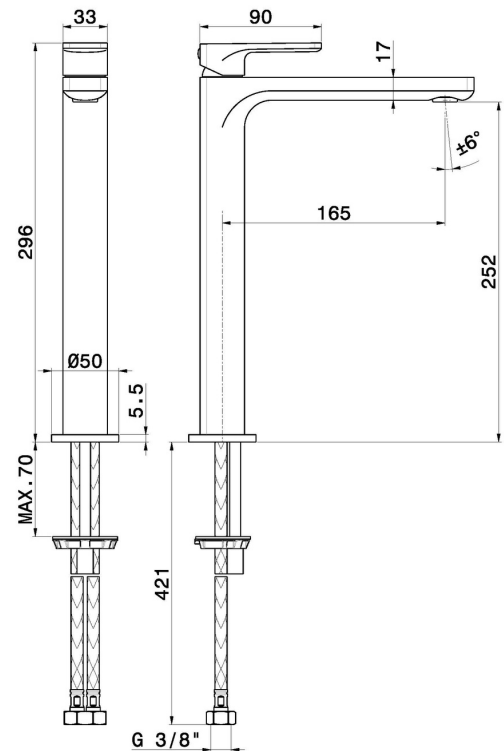

TECHNICAL DRAWING

AR Preview
try it in your home

More Details
on our [website](#)