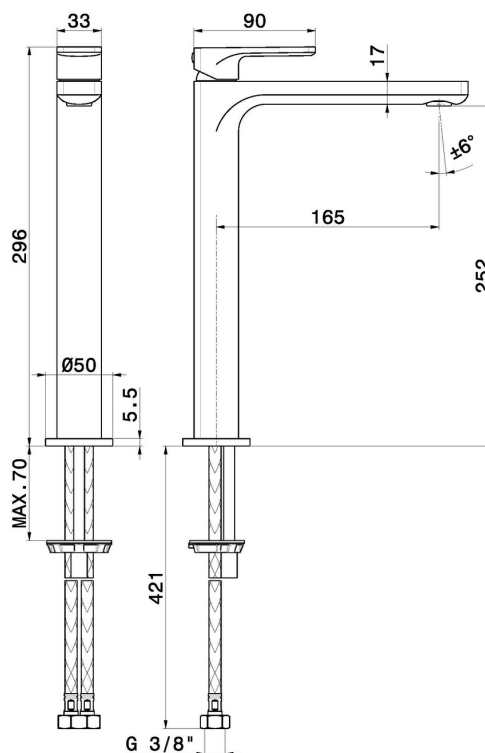

B-EASY

72615.21.018

Single lever basin mixer, high version, for above counter basin
- finish Chrome

Without pop-up waste set

FEATURES

- | | |
|-------------------|--------------------------|
| Material | Brass |
| Technology | Save Water |
| Installation | Freestanding |
| Version | High version |
| Hole type | Single hole |
| Control type | Single lever |
| Waste / Drain set | Without waste set |
| Water mixing | Mechanical |

TECHNICAL DRAWING

 **AR Preview**
try it in your home

More Details
on our [website](#)

B-EASY

72615.21.018

Single lever basin mixer, high version, for above counter basin - finish Chrome

AVAILABLE FINISHES

21.018