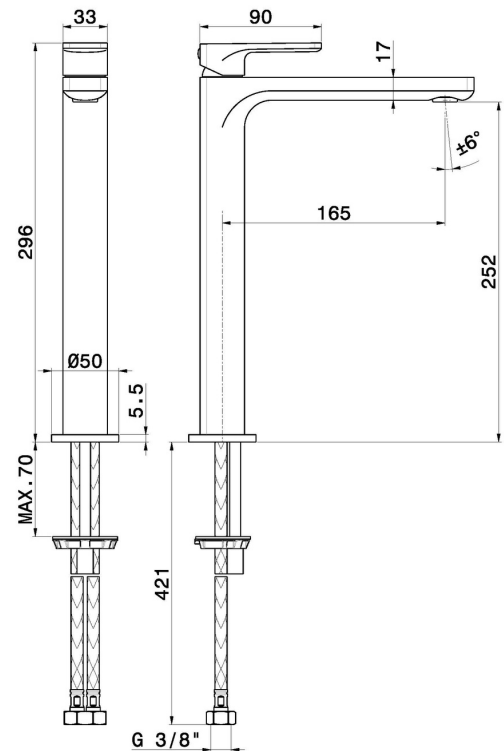

B-EASY

72615.M0.070

Single lever basin mixer, high version, for above counter basin
- finish Titanium Satin

Without pop-up waste set

FEATURES

Material	Brass
Technology	Save Water
Installation	Freestanding
Version	High version
Hole type	Single hole
Control type	Single lever
Waste / Drain set	Without waste set
Water mixing	Mechanical

TECHNICAL DRAWING

 **AR Preview**
try it in your home

More Details
on our [website](#)

B-EASY

72615.M0.070

Single lever basin mixer, high version, for above counter basin - finish Titanium Satin

AVAILABLE FINISHES