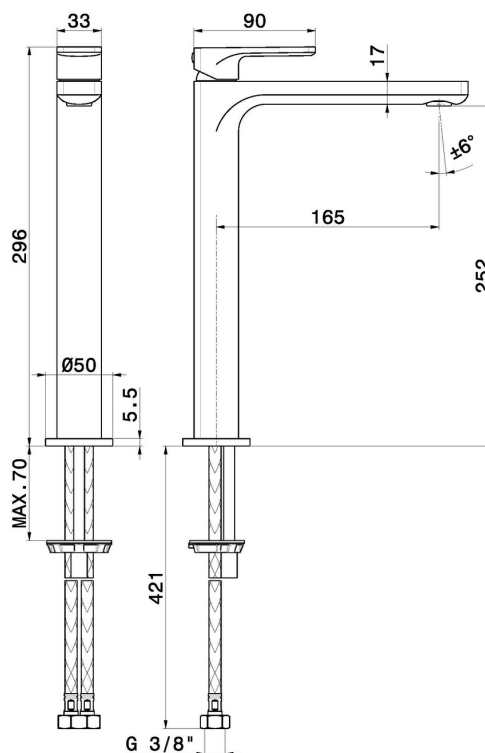

TECHNICAL DRAWING

AR Preview
try it in your home

More Details
on our [website](#)