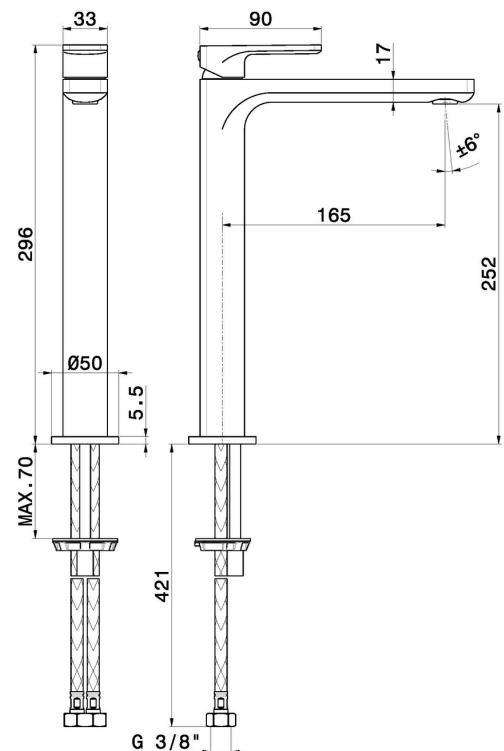

B-EASY

72615.M0.072

Single lever basin mixer, high version, for above counter basin
- finish Copper Satin

Without pop-up waste set

FEATURES

- | | |
|-------------------|--------------------------|
| Material | Brass |
| Technology | Save Water |
| Installation | Freestanding |
| Version | High version |
| Hole type | Single hole |
| Control type | Single lever |
| Waste / Drain set | Without waste set |
| Water mixing | Mechanical |

TECHNICAL DRAWING

 **AR Preview**
try it in your home

More Details
on our [website](#)

B-EASY

72615.M0.072

Single lever basin mixer, high version, for above counter basin - finish Copper Satin

AVAILABLE FINISHES