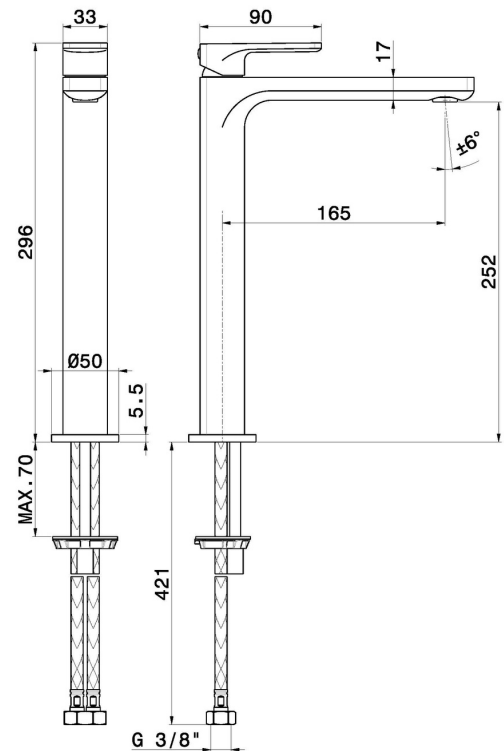

B-EASY

72615.M0.075

Single lever basin mixer, high version, for above counter basin
- finish Copper Glossy

Without pop-up waste set

FEATURES

Material	Brass
Technology	Save Water
Installation	Freestanding
Version	High version
Hole type	Single hole
Control type	Single lever
Waste / Drain set	Without waste set
Water mixing	Mechanical

TECHNICAL DRAWING

B-EASY

72615.M0.075

Single lever basin mixer, high version, for above counter basin - finish Copper Glossy

AVAILABLE FINISHES

M0.075

Copper Glossy

01.014