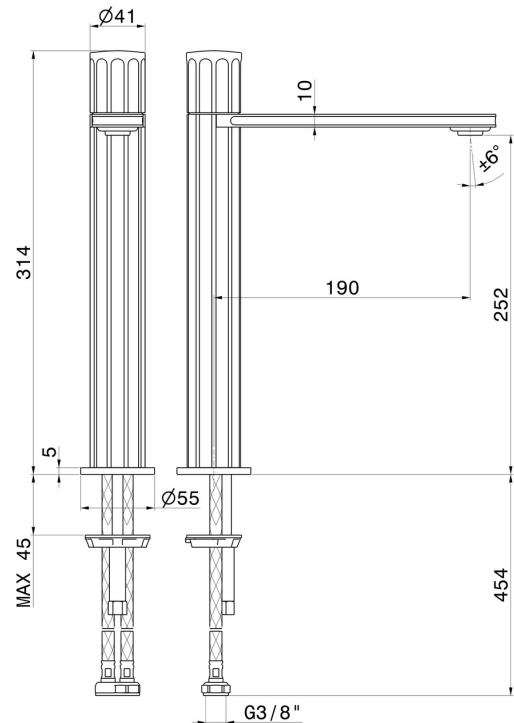

TECHNICAL DRAWING

AR Preview
try it in your home

More Details
on our [website](#)