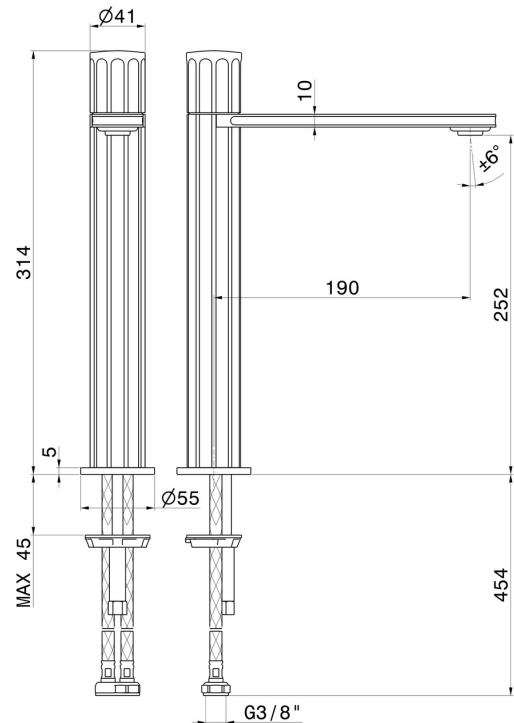

IONIKA

72815.01.093

Single lever basin mixer, high version, for above counter basin
- finish Matt Black

Without pop-up waste set

FEATURES

Material	Brass
Technology	Energy Saving - Low Lead - Save Water
Installation	Freestanding
Version	High version
Hole type	Single hole
Control type	Single lever
Waste / Drain set	Without waste set
Water mixing	Mechanical

TECHNICAL DRAWING

 **AR Preview**
try it in your home

More Details
on our [website](#)

IONIKA

72815.01.093

Single lever basin mixer, high version, for above counter basin - finish Matt Black

AVAILABLE FINISHES