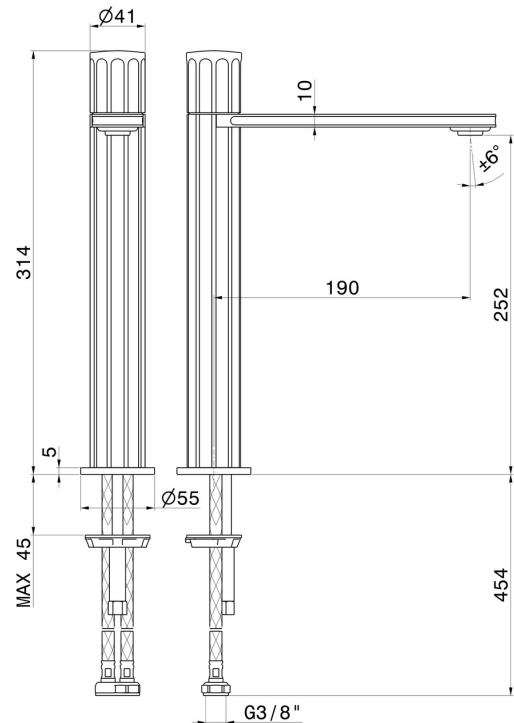

IONIKA

72815.21.018

Single lever basin mixer, high version, for above counter basin
- finish Chrome

Without pop-up waste set

FEATURES

| | |
|-------------------|--|
| Material | Brass |
| Technology | Energy Saving - Low Lead - Save Water |
| Installation | Freestanding |
| Version | High version |
| Hole type | Single hole |
| Control type | Single lever |
| Waste / Drain set | Without waste set |
| Water mixing | Mechanical |

TECHNICAL DRAWING

 **AR Preview**
try it in your home

More Details
on our [website](#)

IONIKA

72815.21.018

Single lever basin mixer, high version, for above counter basin - finish Chrome

AVAILABLE FINISHES

21.018