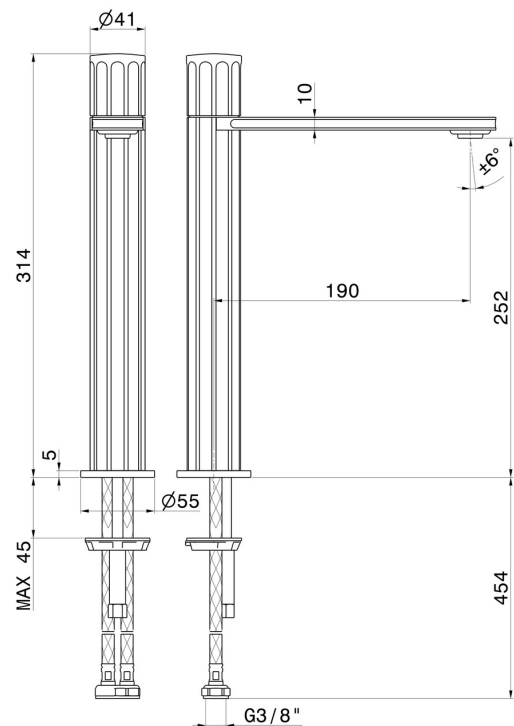

# IONIKA

**72815.59.064**

Single lever basin mixer, high version, for above counter basin  
- finish PVD Brushed Gun Metal

Without pop-up waste set

## FEATURES

Material	<b>Brass</b>
Technology	<b>Energy Saving - Low Lead - Save Water</b>
Installation	<b>Freestanding</b>
Version	<b>High version</b>
Hole type	<b>Single hole</b>
Control type	<b>Single lever</b>
Waste / Drain set	<b>Without waste set</b>
Water mixing	<b>Mechanical</b>

## TECHNICAL DRAWING

**IONIKA**

**72815.59.064**

Single lever basin mixer, high version, for above counter basin - finish PVD Brushed Gun Metal

**AVAILABLE FINISHES**

---

**59.064**

PVD Brushed Gun Metal