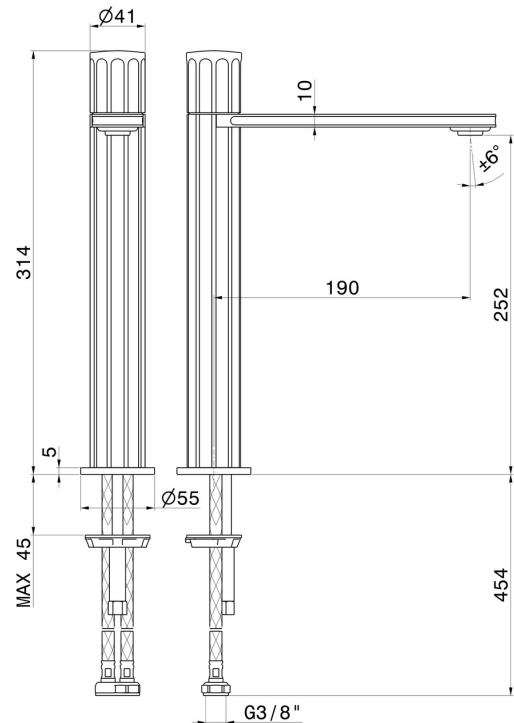

IONIKA

72815.59.066

Single lever basin mixer, high version, for above counter basin
- finish PVD Brushed steel

Without pop-up waste set

FEATURES

Material	Brass
Technology	Energy Saving - Low Lead - Save Water
Installation	Freestanding
Version	High version
Hole type	Single hole
Control type	Single lever
Waste / Drain set	Without waste set
Water mixing	Mechanical

TECHNICAL DRAWING

 **AR Preview**
try it in your home

More Details
on our [website](#)

IONIKA

72815.59.066

Single lever basin mixer, high version, for above counter basin - finish PVD Brushed steel

AVAILABLE FINISHES