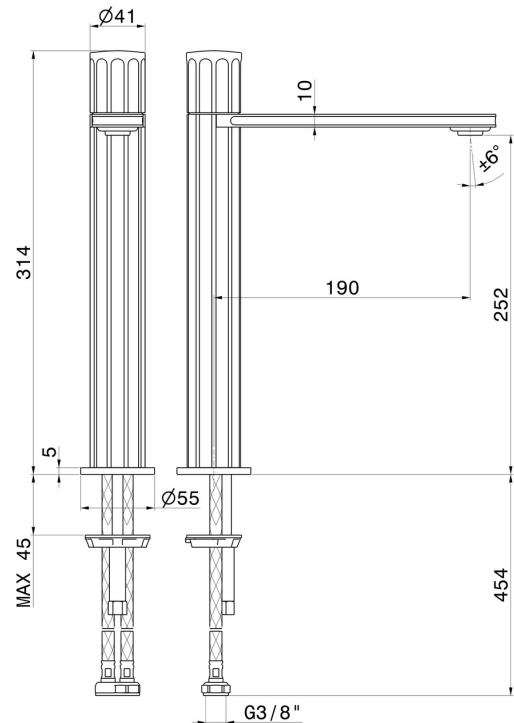

IONIKA

72815.59.067

Single lever basin mixer, high version, for above counter basin
- finish PVD Brushed Copper Bronze

Without pop-up waste set

FEATURES

Material	Brass
Technology	Energy Saving - Low Lead - Save Water
Installation	Freestanding
Version	High version
Hole type	Single hole
Control type	Single lever
Waste / Drain set	Without waste set
Water mixing	Mechanical

TECHNICAL DRAWING

IONIKA

72815.59.067

Single lever basin mixer, high version, for above counter basin - finish PVD Brushed Copper Bronze

AVAILABLE FINISHES

59.067

PVD Brushed Copper Bronze

01.014