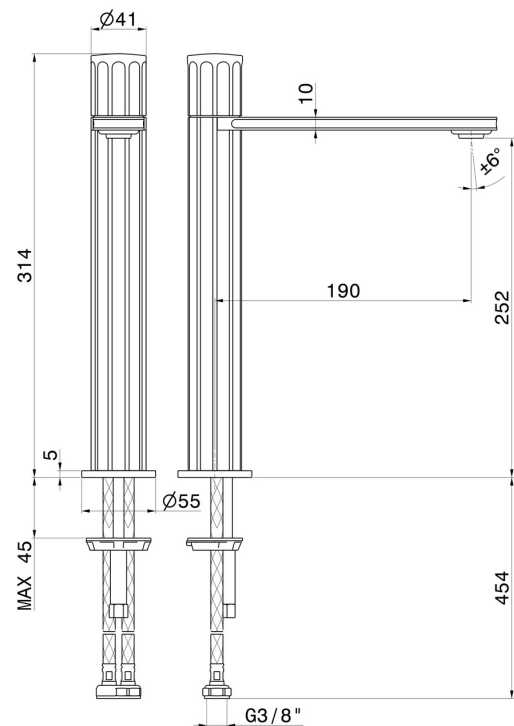

IONIKA

72815.59.098

Single lever basin mixer, high version, for above counter basin
- finish PVD Brushed Pale Gold

Without pop-up waste set

PVD Brushed Pale Gold

FEATURES

Material	Brass
Technology	Energy Saving - Low Lead - Save Water
Installation	Freestanding
Version	High version
Hole type	Single hole
Control type	Single lever
Waste / Drain set	Without waste set
Water mixing	Mechanical

TECHNICAL DRAWING

IONIKA

72815.59.098

Single lever basin mixer, high version, for above counter basin - finish PVD Brushed Pale Gold

AVAILABLE FINISHES

59.098

PVD Brushed Pale Gold

01.014