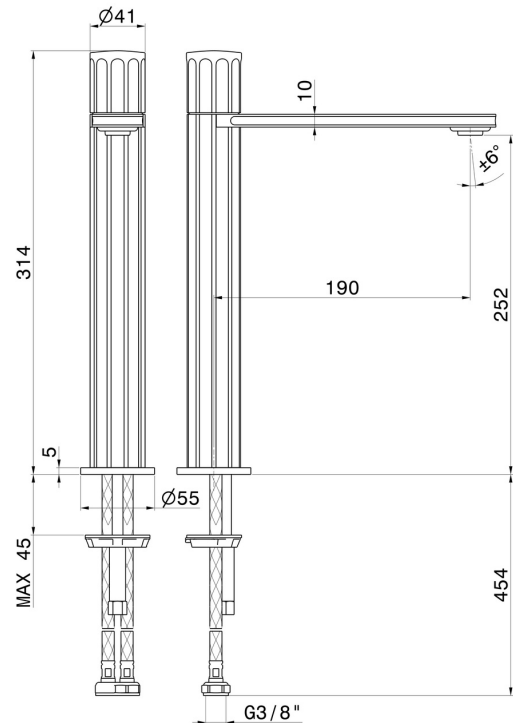

# IONIKA

**72815.61.020**

Single lever basin mixer, high version, for above counter basin  
- finish PVD Glossy Gold

Without pop-up waste set

PVD Glossy Gold

## FEATURES

Material	<b>Brass</b>
Technology	<b>Energy Saving - Low Lead - Save Water</b>
Installation	<b>Freestanding</b>
Version	<b>High version</b>
Hole type	<b>Single hole</b>
Control type	<b>Single lever</b>
Waste / Drain set	<b>Without waste set</b>
Water mixing	<b>Mechanical</b>

## TECHNICAL DRAWING

**IONIKA**

**72815.61.020**

Single lever basin mixer, high version, for above counter basin - finish PVD Glossy Gold

**AVAILABLE FINISHES**

---

**61.020**

PVD Glossy Gold