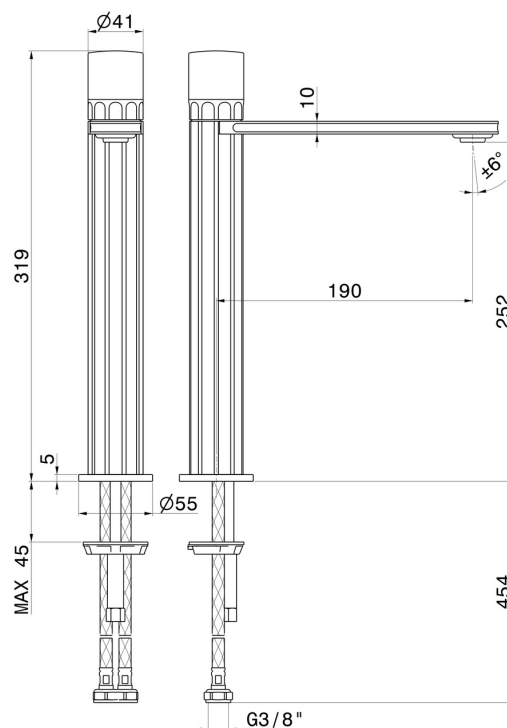

TECHNICAL DRAWING

AR Preview
try it in your home

More Details
on our [website](#)