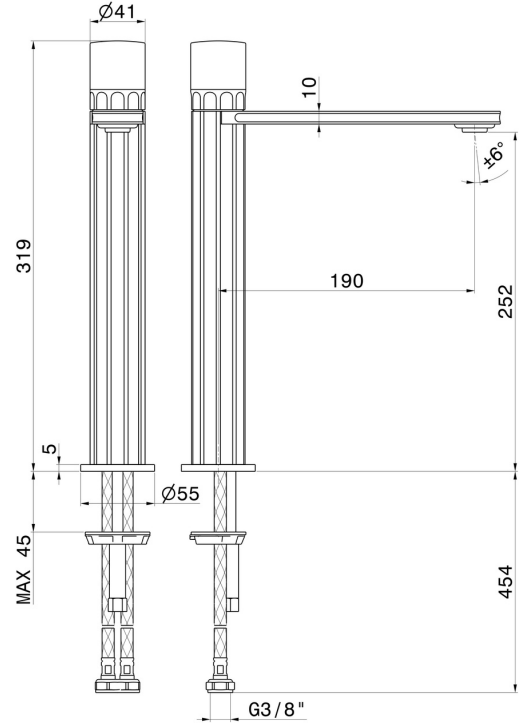

TECHNICAL DRAWING

AR Preview
try it in your home

More Details
on our [website](#)