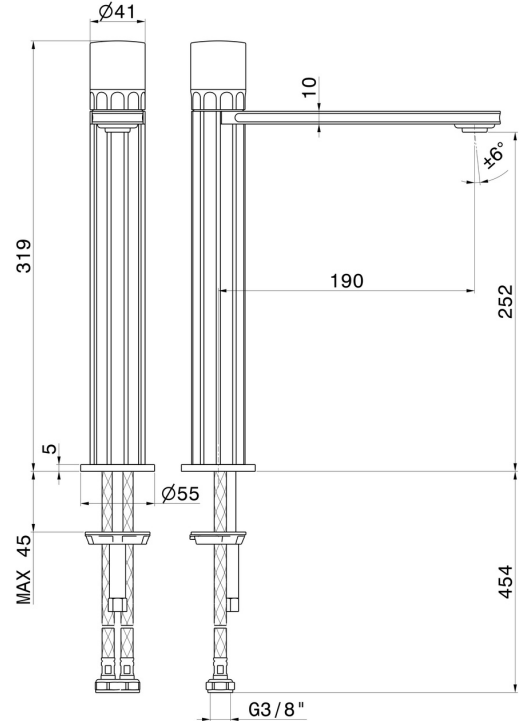

IONIKA SUPREME

72915.21.018

Single lever basin mixer, high version, for above counter basin
- finish Chrome

Without pop-up waste set

FEATURES

Material	Brass/Marble
Technology	Energy Saving - Low Lead - Save Water
Installation	Freestanding
Version	High version
Hole type	Single hole
Control type	Single lever
Waste / Drain set	Without waste set
Water mixing	Mechanical

TECHNICAL DRAWING

 **AR Preview**
try it in your home

More Details
on our [website](#)

IONIKA SUPREME

72915.21.018

Single lever basin mixer, high version, for above counter basin - finish Chrome

AVAILABLE FINISHES