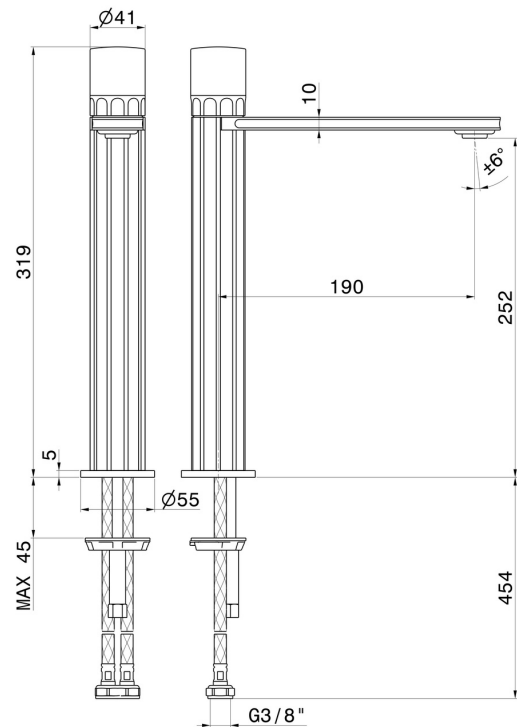

IONIKA SUPREME

72915.59.064

Single lever basin mixer, high version, for above counter basin
- finish PVD Brushed Gun Metal

Without pop-up waste set

FEATURES

Material	Brass/Marble
Technology	Energy Saving - Low Lead - Save Water
Installation	Freestanding
Version	High version
Hole type	Single hole
Control type	Single lever
Waste / Drain set	Without waste set
Water mixing	Mechanical

TECHNICAL DRAWING

 **AR Preview**
try it in your home

More Details
on our [website](#)

IONIKA SUPREME

72915.59.064

Single lever basin mixer, high version, for above counter basin - finish PVD Brushed Gun Metal