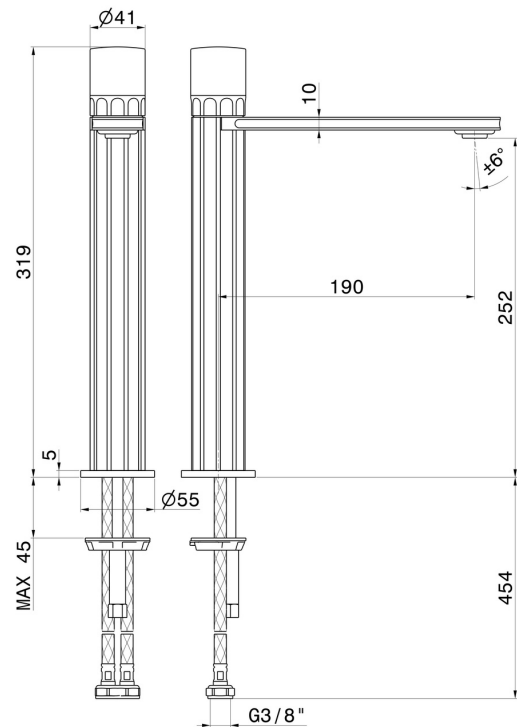

# IONIKA SUPREME

**72915.59.066**

Single lever basin mixer, high version, for above counter basin  
- finish PVD Brushed steel

Without pop-up waste set

## FEATURES

Material	<b>Brass/Marble</b>
Technology	<b>Energy Saving - Low Lead - Save Water</b>
Installation	<b>Freestanding</b>
Version	<b>High version</b>
Hole type	<b>Single hole</b>
Control type	<b>Single lever</b>
Waste / Drain set	<b>Without waste set</b>
Water mixing	<b>Mechanical</b>

## TECHNICAL DRAWING

**IONIKA SUPREME**

**72915.59.066**

Single lever basin mixer, high version, for above counter basin - finish PVD Brushed steel

**AVAILABLE FINISHES**

---

**59.066**

PVD Brushed steel