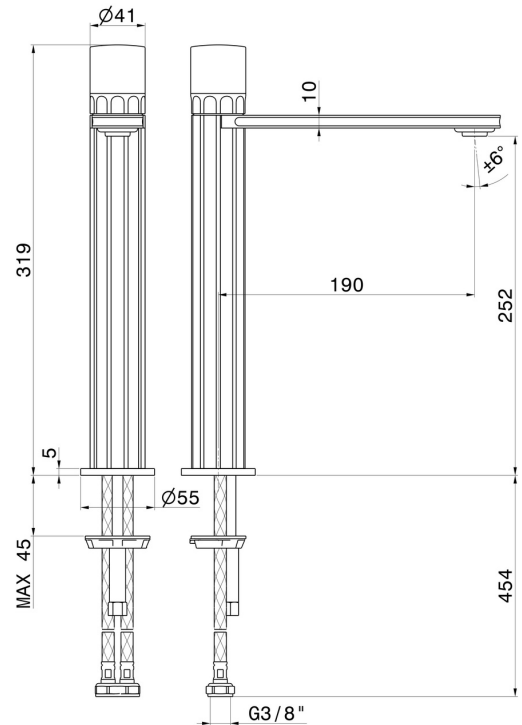

TECHNICAL DRAWING

AR Preview
try it in your home

More Details
on our [website](#)