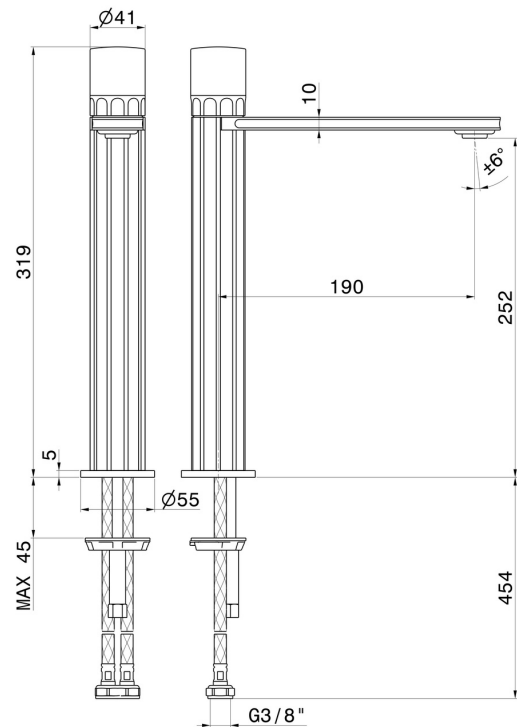

IONIKA SUPREME

72915.59.098

Single lever basin mixer, high version, for above counter basin
- finish PVD Brushed Pale Gold

Without pop-up waste set

FEATURES

Material	Brass/Marble
Technology	Energy Saving - Low Lead - Save Water
Installation	Freestanding
Version	High version
Hole type	Single hole
Control type	Single lever
Waste / Drain set	Without waste set
Water mixing	Mechanical

TECHNICAL DRAWING

 **AR Preview**
try it in your home

More Details
on our [website](#)

IONIKA SUPREME

72915.59.098

Single lever basin mixer, high version, for above counter basin - finish PVD Brushed Pale Gold