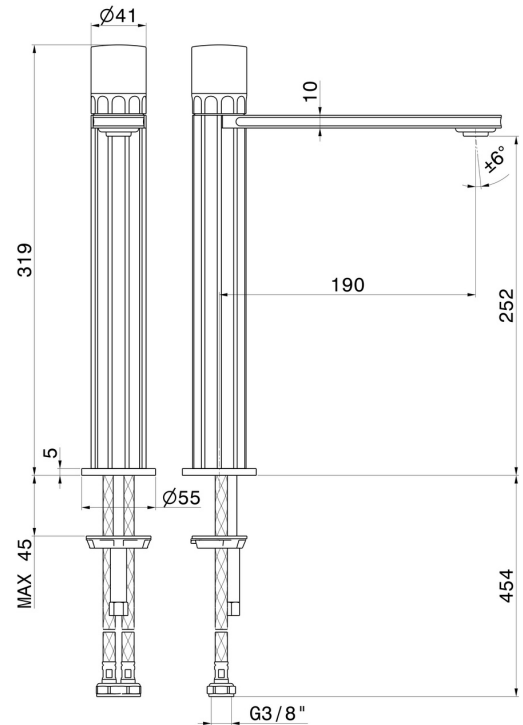

IONIKA SUPREME

72915.61.020

Single lever basin mixer, high version, for above counter basin
- finish PVD Glossy Gold

Without pop-up waste set

FEATURES

Material	Brass/Marble
Technology	Energy Saving - Low Lead - Save Water
Installation	Freestanding
Version	High version
Hole type	Single hole
Control type	Single lever
Waste / Drain set	Without waste set
Water mixing	Mechanical

TECHNICAL DRAWING

 **AR Preview**
try it in your home

More Details
on our [website](#)

IONIKA SUPREME

72915.61.020

Single lever basin mixer, high version, for above counter basin - finish PVD Glossy Gold

AVAILABLE FINISHES