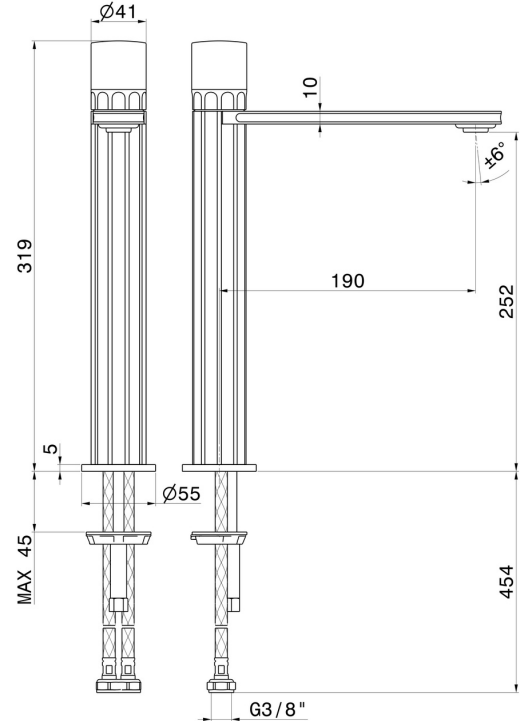

TECHNICAL DRAWING

AR Preview
try it in your home

More Details
on our [website](#)