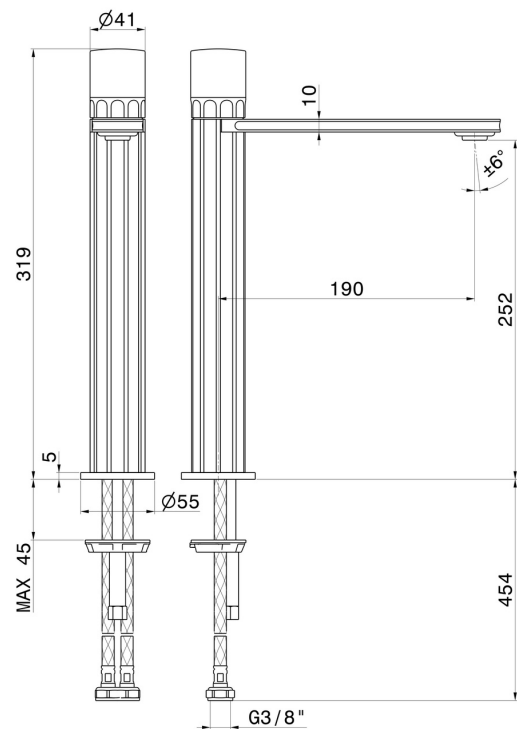

IONIKA ALLURE

73015.21.018

Single lever basin mixer, high version, for above counter basin
- finish Chrome

Without pop-up waste set

FEATURES

Material	Brass/Marble
Technology	Energy Saving - Low Lead - Save Water
Installation	Freestanding
Version	High version
Hole type	Single hole
Control type	Single lever
Waste / Drain set	Without waste set
Water mixing	Mechanical

TECHNICAL DRAWING

IONIKA ALLURE

73015.21.018

Single lever basin mixer, high version, for above counter basin - finish Chrome

AVAILABLE FINISHES

21.018

Chrome

01.014