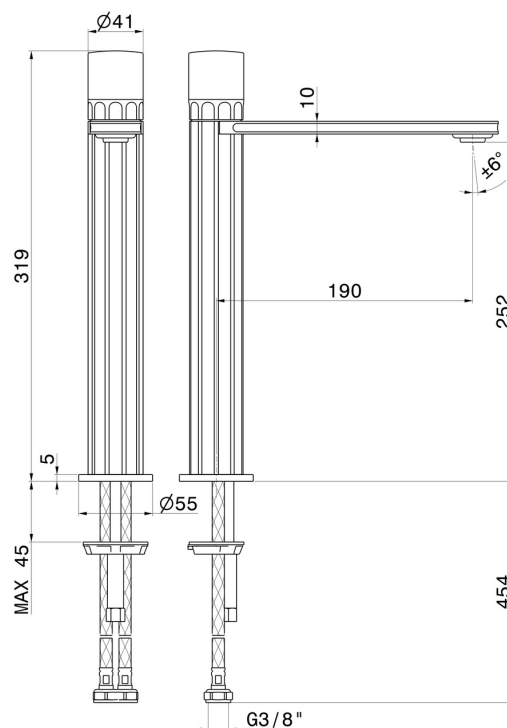

IONIKA ALLURE

73015.59.064

Single lever basin mixer, high version, for above counter basin
- finish PVD Brushed Gun Metal

Without pop-up waste set

FEATURES

| | |
|-------------------|--|
| Material | Brass/Marble |
| Technology | Energy Saving - Low Lead - Save Water |
| Installation | Freestanding |
| Version | High version |
| Hole type | Single hole |
| Control type | Single lever |
| Waste / Drain set | Without waste set |
| Water mixing | Mechanical |

TECHNICAL DRAWING

IONIKA ALLURE

73015.59.064

Single lever basin mixer, high version, for above counter basin - finish PVD Brushed Gun Metal

AVAILABLE FINISHES

59.064

PVD Brushed Gun Metal

01.014