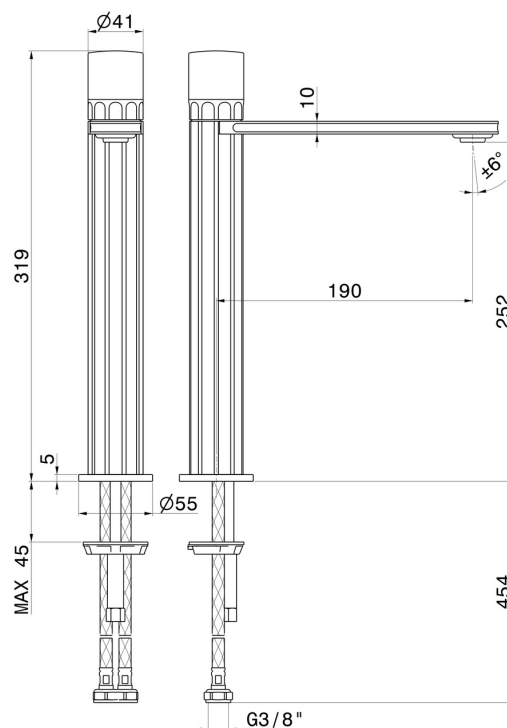

IONIKA ALLURE

73015.59.066

Single lever basin mixer, high version, for above counter basin
- finish PVD Brushed steel

Without pop-up waste set

FEATURES

Material	Brass/Marble
Technology	Energy Saving - Low Lead - Save Water
Installation	Freestanding
Version	High version
Hole type	Single hole
Control type	Single lever
Waste / Drain set	Without waste set
Water mixing	Mechanical

TECHNICAL DRAWING

IONIKA ALLURE

73015.59.066

Single lever basin mixer, high version, for above counter basin - finish PVD Brushed steel

AVAILABLE FINISHES

59.066

PVD Brushed steel

01.014