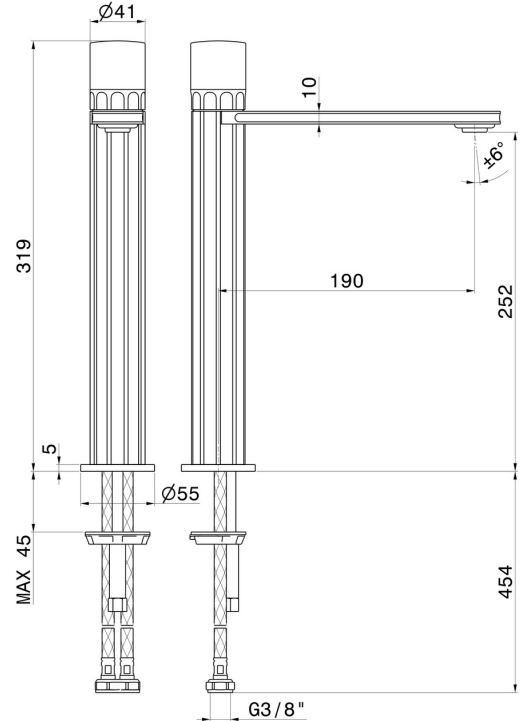

# IONIKA ALLURE

**73015.59.067**

Single lever basin mixer, high version, for above counter basin  
- finish PVD Brushed Copper Bronze

Without pop-up waste set

## FEATURES

Material	<b>Brass/Marble</b>
Technology	<b>Energy Saving - Low Lead - Save Water</b>
Installation	<b>Freestanding</b>
Version	<b>High version</b>
Hole type	<b>Single hole</b>
Control type	<b>Single lever</b>
Waste / Drain set	<b>Without waste set</b>
Water mixing	<b>Mechanical</b>

## TECHNICAL DRAWING

**IONIKA ALLURE**

**73015.59.067**

Single lever basin mixer, high version, for above counter basin - finish PVD Brushed Copper Bronze

**AVAILABLE FINISHES**

---

**59.067**

PVD Brushed Copper Bronze