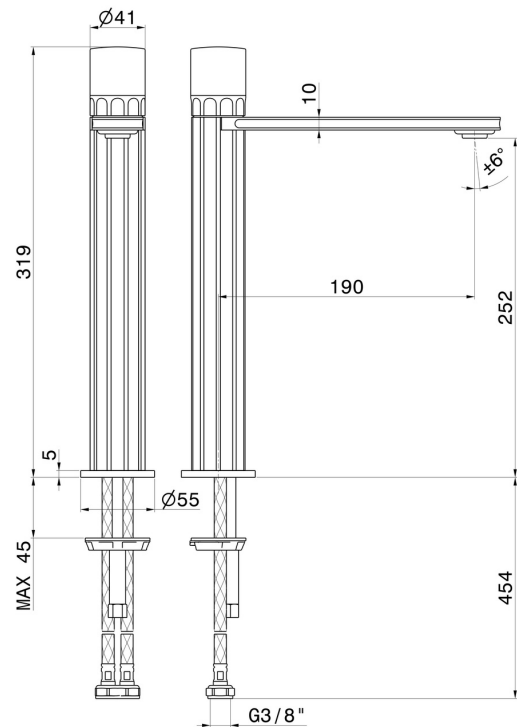

IONIKA ALLURE

73015.59.098

Single lever basin mixer, high version, for above counter basin
- finish PVD Brushed Pale Gold

Without pop-up waste set

FEATURES

Material	Brass/Marble
Technology	Energy Saving - Low Lead - Save Water
Installation	Freestanding
Version	High version
Hole type	Single hole
Control type	Single lever
Waste / Drain set	Without waste set
Water mixing	Mechanical

TECHNICAL DRAWING

 **AR Preview**
try it in your home

More Details
on our [website](#)

IONIKA ALLURE

73015.59.098

Single lever basin mixer, high version, for above counter basin - finish PVD Brushed Pale Gold