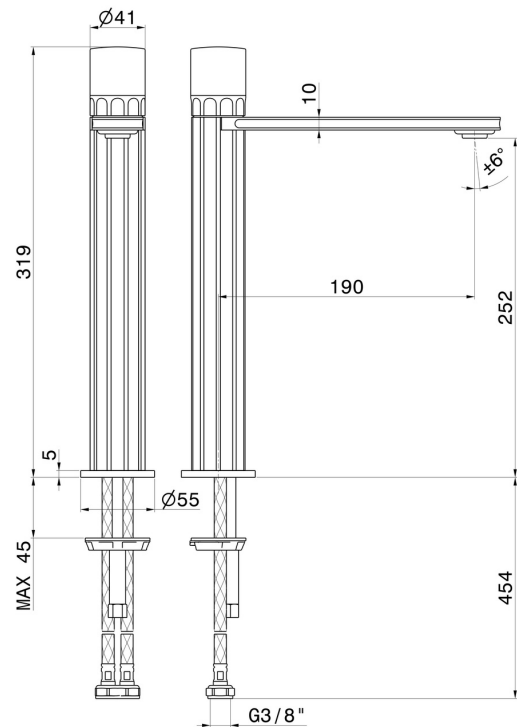

TECHNICAL DRAWING

AR Preview
try it in your home

More Details
on our [website](#)