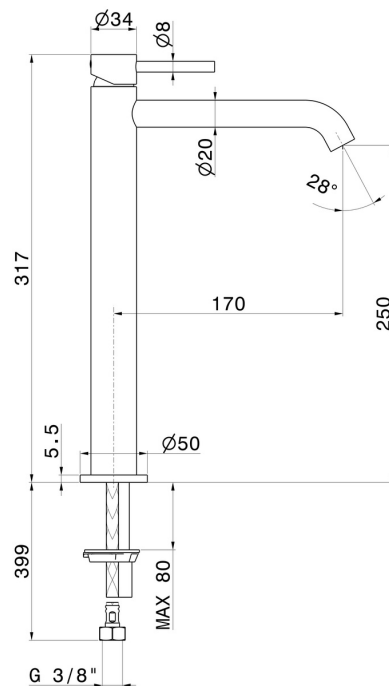

X-WAY

73915.01.014

Single lever basin mixer, high version, for above counter basin
- finish Matt White

Without pop-up waste set

FEATURES

- | | |
|-------------------|--------------------------|
| Material | Brass |
| Technology | Save Water |
| Installation | Freestanding |
| Version | High version |
| Hole type | Single hole |
| Control type | Single lever |
| Waste / Drain set | Without waste set |
| Water mixing | Mechanical |

TECHNICAL DRAWING

 **AR Preview**
try it in your home

More Details
on our [website](#)

X-WAY

73915.01.014

Single lever basin mixer, high version, for above counter basin - finish Matt White

AVAILABLE FINISHES