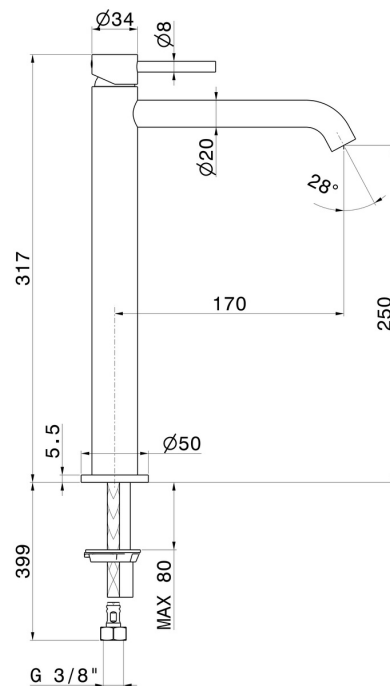

X-WAY

73915.01.093

Single lever basin mixer, high version, for above counter basin
- finish Matt Black

Without pop-up waste set

FEATURES

Material	Brass
Technology	Save Water
Installation	Freestanding
Version	High version
Hole type	Single hole
Control type	Single lever
Waste / Drain set	Without waste set
Water mixing	Mechanical

TECHNICAL DRAWING

 **AR Preview**
try it in your home

More Details
on our [website](#)

X-WAY

73915.01.093

Single lever basin mixer, high version, for above counter basin - finish Matt Black

AVAILABLE FINISHES