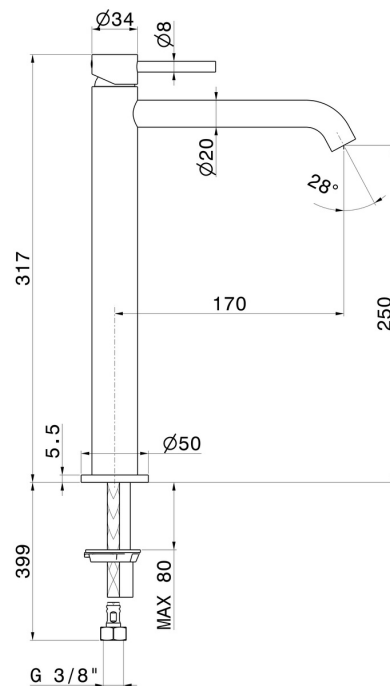

X-WAY

73915.21.018

Single lever basin mixer, high version, for above counter basin
- finish Chrome

Without pop-up waste set

FEATURES

| | |
|-------------------|--------------------------|
| Material | Brass |
| Technology | Save Water |
| Installation | Freestanding |
| Version | High version |
| Hole type | Single hole |
| Control type | Single lever |
| Waste / Drain set | Without waste set |
| Water mixing | Mechanical |

TECHNICAL DRAWING

 **AR Preview**
try it in your home

More Details
on our [website](#)

X-WAY

73915.21.018

Single lever basin mixer, high version, for above counter basin - finish Chrome

AVAILABLE FINISHES

21.018